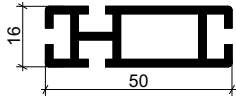

Measuments: 20x30
 Weight: 0,49 kg/rm
 Material : Aluminium Pa38

EXTRUSION PROFILE A-6133

Measuments: 20x100
 Weight: 1,64 kg/rm
 Material : Aluminium Pa38

EXTRUSION PROFILE A-6134

Measuments: 20x(diamenten-80)
 Weight: 1,55 kg/mrm
 Material : Aluminium Pa38

EXTRUSION PROFILE A-8554

Measuments: 16x70
 Weight: 1,20 kg/rm
 Material: Aluminium Pa38

EXTRUSION PROFILES

EXTRUSION PROFILE 'ELSTAR 40'

Measurments: $\varnothing 40/\varnothing 14$
 Weight: 1,30 kg/rm
 Material : Aluminium Pa38

EXTRUSION PROFILE 'ELSTAR 40 1/2'

Measurments: $\frac{1}{2} \varnothing 40/\varnothing 14$
 Weight: 1,10 kg/rm
 Material : Aluminium Pa38

EXTRUSION PROFILE 'ELSTAR 45'

Measurments: $\varnothing 45$
 Wight: 2,80 kg/rm
 Material: Aluminium Pa38

EXTRUSION PROFILE 'ELSTAR 50'

Measurments: 16x50
 Weight: 0,85 kg/rm
 Material : Aluminium Pa38

EXTRUSION PROFILES

EXTRUSION PROFILE 'ELSTAR 50 WITHA GROOVE'

Measurments: 16x50
 Weight: 0,80 kg/mb
 Material: Aluminium Pa38