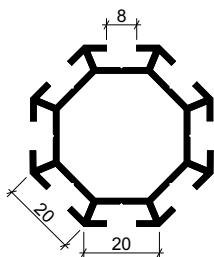

Measurments: 30x30
 Weight: 0,55 kg/rm
 Material : Aluminium Pa38

EXTRUSION PROFILE A-6037

Measurments: 20x30
 Weight: 0,45 kg/rm
 Material: Aluminium Pa38

EXTRUSION PROFILE A-6038

Measurments: 20x64
 Weight: 0,85 kg/rm
 Material: Aluminium Pa38

EXTRUSION PROFILES

EXTRUSION PROFILE A-6128

Measurements: 20x20
 Weight: 0,43 kg/rm
 Material: Aluminium Pa38

EXTRUSION PROFILE A-6129

Measurements: 20x30
 Weight: 0,51 kg/rm
 Material: Aluminium Pa38

EXTRUSION PROFILE A-6130

Measurements: 30x30
 Weight: 0,55 kg/rm
 Material : Aluminium Pa38

EXTRUSION PROFILE A-6131

Measurements: octagon \varnothing 48
 Weight: 0,49 kg/rm
 Material : Aluminium Pa38

EXTRUSION PROFILE

EXTRUSION PROFILE A-6132

Measuments: 20x30
 Weight: 0,49 kg/rm
 Material : Aluminium Pa38

EXTRUSION PROFILE A-6133

Measuments: 20x100
 Weight: 1,64 kg/rm
 Material : Aluminium Pa38

EXTRUSION PROFILE A-6134

Measuments: 20x(diamenten-80)
 Weight: 1,55 kg/mrm
 Material : Aluminium Pa38