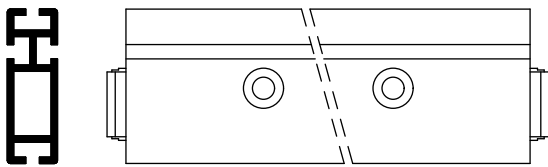

PROFILE

EXTRUSION PROFILE JOINT- 16/50

EXTRUSION PROFILE JOINT 16/50

With groove

EXTRUSION PROFILE JOINT16/175

ARCH

EXTRUSION PROFILES

EXTRUSION PROFILE A-4732

Measurements 32x32
Weight 0,99 kg/mb
Material: Aluminium Pa38

EXTRUSION PROFILE A-4960

Measurements: 24x58
Weight: 0,98 kg/rm
Material : Aluminium Pa38

EXTRUSION PROFILE A-4961

Measurements: 24x120
Weight: 1,77 kg/rm
Material: Aluminium Pa38

EXTRUSION PROFILE A-4858

Measurements :20x40
Weight: 0,58 kg/rm
Material: Aluminium Pa38

EXTRUSION PROFILES

EXTRUSION PROFILE A-6035

Measurments: 34x34
 Weight: 0,76 kg/rm
 Material : Aluminium Pa38

EXTRUSION PROFILE A-6036

Measurments: 180x23
 Weight: 1,79 kg/rm
 Material: Aluminium Pa38

COFFER EXTRUSION PROFILE 73015

Measurments: 180x23
 Weight: 1,80 kg/rm
 Materail : Aluminium Pa38