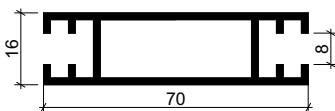

Measurements: 30x30
 Weight: 0,55 kg/rm
 Material : Aluminium Pa38

EXTRUSION PROFILE A-6131

Measurements: octagon \varnothing 48
 Weight: 0,49 kg/rm
 Material : Aluminium Pa38

EXTRUSION PROFILE

EXTRUSION PROFILE A-6132

Measuments: 20x30
 Weight: 0,49 kg/rm
 Material : Aluminium Pa38

EXTRUSION PROFILE A-6133

Measuments: 20x100
 Weight: 1,64 kg/rm
 Material : Aluminium Pa38

EXTRUSION PROFILE A-6134

Measuments: 20x(diamenten-80)
 Weight: 1,55 kg/mrm
 Material : Aluminium Pa38

EXTRUSION PROFILE A-8554

Measuments: 16x70
 Weight: 1,20 kg/rm
 Material: Aluminium Pa38

EXTRUSION PROFILES

EXTRUSION PROFILE 'ELSTAR 40'

Measurments: $\varnothing 40/\varnothing 14$
 Weight: 1,30 kg/rm
 Material : Aluminium Pa38