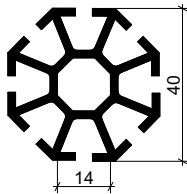

EXTRUSION PROFILES

EXTRUSION PROFILE A-6128

Measurements: 20x20
 Weight: 0,43 kg/rm
 Material: Aluminium Pa38

EXTRUSION PROFILE A-6129

Measurements: 20x30
 Weight: 0,51 kg/rm
 Material: Aluminium Pa38

EXTRUSION PROFILE A-6130

Measurements: 30x30
 Weight: 0,55 kg/rm
 Material : Aluminium Pa38

EXTRUSION PROFILE A-6131

Measurements: octagon \varnothing 48
 Weight: 0,49 kg/rm
 Material : Aluminium Pa38

EXTRUSION PROFILE

EXTRUSION PROFILE A-6132

Measuments: 20x30
 Weight: 0,49 kg/rm
 Material : Aluminium Pa38

EXTRUSION PROFILE A-6133

Measuments: 20x100
 Weight: 1,64 kg/rm
 Material : Aluminium Pa38

EXTRUSION PROFILE A-6134

Measuments: 20x(diamenten-80)
 Weight: 1,55 kg/mrm
 Material : Aluminium Pa38

EXTRUSION PROFILE A-8554

Measuments: 16x70
 Weight: 1,20 kg/rm
 Material: Aluminium Pa38

EXTRUSION PROFILES

EXTRUSION PROFILE 'ELSTAR 40'

Measurments: $\varnothing 40/\varnothing 14$
 Weight: 1,30 kg/rm
 Material : Aluminium Pa38