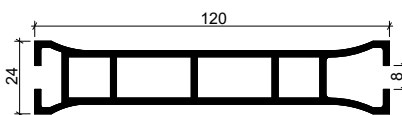

PROFILE

EXTRUSION PROFILE JOINT- 16/50

EXTRUSION PROFILE JOINT 16/50

With groove

EXTRUSION PROFILE JOINT16/175

ARCH

EXTRUSION PROFILES

EXTRUSION PROFILE A-4732

Measurements 32x32
Weight 0,99 kg/mb
Material: Aluminium Pa38

EXTRUSION PROFILE A-4960

Measurements: 24x58
Weight: 0,98 kg/rm
Material : Aluminium Pa38

EXTRUSION PROFILE A-4961

Measurements: 24x120
Weight: 1,77 kg/rm
Material: Aluminium Pa38

EXTRUSION PROFILE A-4858

Measurements :20x40
Weight: 0,58 kg/rm
Material: Aluminium Pa38

EXTRUSION PROFILES

EXTRUSION PROFILE A-6035

Measurments: 34x34
 Weight: 0,76 kg/rm
 Material : Aluminium Pa38

EXTRUSION PROFILE A-6036

Measurments: 30x30
 Weight: 0,55 kg/rm
 Material : Aluminium Pa38

EXTRUSION PROFILE A-6037

Measurments: 20x30
 Weight: 0,45 kg/rm
 Material: Aluminium Pa38

EXTRUSION PROFILE A-6038

Measurments: 20x64
 Weight: 0,85 kg/rm
 Material: Aluminium Pa38