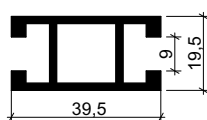

Measurements 32x32
Weight 0,99 kg/mb
Material: Aluminium Pa38

EXTRUSION PROFILE A-4960

Measurements: 24x58
Weight: 0,98 kg/rm
Material : Aluminium Pa38

EXTRUSION PROFILE A-4961

Measurements: 24x120
Weight: 1,77 kg/rm
Material: Aluminium Pa38

EXTRUSION PROFILE A-4858

Measurements :20x40
Weight: 0,58 kg/rm
Material: Aluminium Pa38

EXTRUSION PROFILES

EXTRUSION PROFILE A-6035

Measurments: 34x34
 Weight: 0,76 kg/rm
 Material : Aluminium Pa38

EXTRUSION PROFILE A-6036

Measurments: 30x30
 Weight: 0,55 kg/rm
 Material : Aluminium Pa38

EXTRUSION PROFILE A-6037

Measurments: 20x30
 Weight: 0,45 kg/rm
 Material: Aluminium Pa38

EXTRUSION PROFILE A-6038

Measurments: 20x64
 Weight: 0,85 kg/rm
 Material: Aluminium Pa38

EXTRUSION PROFILES

EXTRUSION PROFILE A-6128

Measurements: 20x20
 Weight: 0,43 kg/rm
 Material: Aluminium Pa38

EXTRUSION PROFILE A-6129

Measurements: 20x30
 Weight: 0,51 kg/rm
 Material: Aluminium Pa38

EXTRUSION PROFILE A-6130