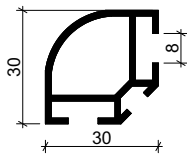

Measurements 32x32
Weight 0,99 kg/mb
Material: Aluminium Pa38

EXTRUSION PROFILE A-4960

Measurements: 24x58
Weight: 0,98 kg/rm
Material : Aluminium Pa38

EXTRUSION PROFILE A-4961

Measurements: 24x120
Weight: 1,77 kg/rm
Material: Aluminium Pa38

EXTRUSION PROFILE A-4858

Measurements :20x40
Weight: 0,58 kg/rm
Material: Aluminium Pa38

EXTRUSION PROFILES

EXTRUSION PROFILE A-6035

Measurments: 34x34
 Weight: 0,76 kg/rm
 Material : Aluminium Pa38

EXTRUSION PROFILE A-6036

Measurments: 30x30
 Weight: 0,55 kg/rm
 Material : Aluminium Pa38

EXTRUSION PROFILE A-6037

Measurments: 20x30
 Weight: 0,45 kg/rm
 Material: Aluminium Pa38

EXTRUSION PROFILE A-6038

Measurments: 20x64
 Weight: 0,85 kg/rm
 Material: Aluminium Pa38

EXTRUSION PROFILES

EXTRUSION PROFILE A-6128

Measurements: 20x20
 Weight: 0,43 kg/rm
 Material: Aluminium Pa38

EXTRUSION PROFILE A-6129

Measurements: 20x30
 Weight: 0,51 kg/rm
 Material: Aluminium Pa38

EXTRUSION PROFILE A-6130