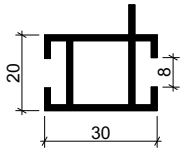

EXTRUSION PROFILES

EXTRUSION PROFILE A-6128

Measurements: 20x20
 Weight: 0,43 kg/rm
 Material: Aluminium Pa38

EXTRUSION PROFILE A-6129

Measurements: 20x30
 Weight: 0,51 kg/rm
 Material: Aluminium Pa38

EXTRUSION PROFILE A-6130

Measurements: 30x30
 Weight: 0,55 kg/rm
 Material : Aluminium Pa38

EXTRUSION PROFILE A-6131

Measurements: octagon \varnothing 48
 Weight: 0,49 kg/rm
 Material : Aluminium Pa38

EXTRUSION PROFILE

EXTRUSION PROFILE A-6132

Measuments: 20x30
 Weight: 0,49 kg/rm
 Material : Aluminium Pa38

EXTRUSION PROFILE A-6133

Measuments: 20x100
 Weight: 1,64 kg/rm
 Material : Aluminium Pa38

EXTRUSION PROFILE A-6134

Measuments: 20x(diamenten-80)
 Weight: 1,55 kg/mrm
 Material : Aluminium Pa38

EXTRUSION PROFILE A-8554

Measuments: 16x70
 Weight: 1,20 kg/rm
 Material: Aluminium Pa38

EXTRUSION PROFILES

EXTRUSION PROFILE 'ELSTAR 40'

Measurments: $\varnothing 40/\varnothing 14$
 Weight: 1,30 kg/rm
 Material : Aluminium Pa38