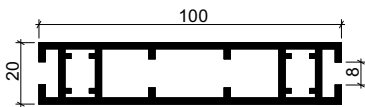

EXTRUSION PROFILES

EXTRUSION PROFILE A-6128

Measurements: 20x20
 Weight: 0,43 kg/rm
 Material: Aluminium Pa38

EXTRUSION PROFILE A-6129

Measurements: 20x30
 Weight: 0,51 kg/rm
 Material: Aluminium Pa38

EXTRUSION PROFILE A-6130

Measurements: 30x30
 Weight: 0,55 kg/rm
 Material : Aluminium Pa38

EXTRUSION PROFILE A-6131

Measurements: octagon \varnothing 48
 Weight: 0,49 kg/rm
 Material : Aluminium Pa38

EXTRUSION PROFILE

EXTRUSION PROFILE A-6132

Measuments: 20x30
 Weight: 0,49 kg/rm
 Material : Aluminium Pa38

EXTRUSION PROFILE A-6133

Measuments: 20x100
 Weight: 1,64 kg/rm
 Material : Aluminium Pa38

EXTRUSION PROFILE A-6134

Measuments: 20x(diamenten-80)
 Weight: 1,55 kg/mrm
 Material : Aluminium Pa38