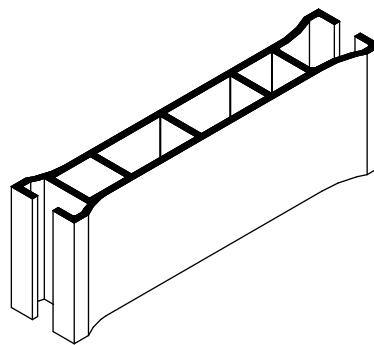

PROFILE

EXTRUSION PROFILE JOINT- 16/50

EXTRUSION PROFILE JOINT 16/50

With groove

EXTRUSION PROFILE JOINT16/175

ARCH

EXTRUSION PROFILES

EXTRUSION PROFILE A-4732

Measurements 32x32
Weight 0,99 kg/mb
Material: Aluminium Pa38

EXTRUSION PROFILE A-4960

Measurements: 24x58
Weight: 0,98 kg/rm
Material : Aluminium Pa38

EXTRUSION PROFILE A-4961

Measurements: 24x120
Weight: 1,77 kg/rm
Material: Aluminium Pa38

EXTRUSION PROFILE A-4858

Measurements :20x40
Weight: 0,58 kg/rm
Material: Aluminium Pa38

EXTRUSION PROFILES

EXTRUSION PROFILE A-6035

Measurments: 34x34
 Weight: 0,76 kg/rm
 Material : Aluminium Pa38

EXTRUSION PROFILE A-6036