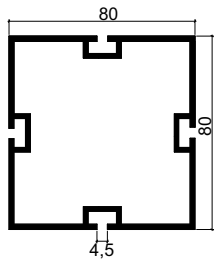

EXTRUSION PROFILE A-8554

Measuments: 16x70
 Weight: 1,20 kg/rm
 Material: Aluminium Pa38

EXTRUSION PROFILES

EXTRUSION PROFILE 'ELSTAR 40'

Measurments: $\varnothing 40/\varnothing 14$
 Weight: 1,30 kg/rm
 Material : Aluminium Pa38

EXTRUSION PROFILE 'ELSTAR 40 1/2'

Measurments: $\frac{1}{2} \varnothing 40/\varnothing 14$
 Weight: 1,10 kg/rm
 Material : Aluminium Pa38

EXTRUSION PROFILE 'ELSTAR 45'

Measurments: $\varnothing 45$
 Wight: 2,80 kg/rm
 Material: Aluminium Pa38

EXTRUSION PROFILE 'ELSTAR 50'

Measurments: 16x50
 Weight: 0,85 kg/rm
 Material : Aluminium Pa38

EXTRUSION PROFILES

EXTRUSION PROFILE 'ELSTAR 50 WITHA GROOVE'

Measurments: 16x50
 Weight: 0,80 kg/mb
 Material: Aluminium Pa38

EXTRUSION PROFILE

Measurment : 80x80
 Weight: 2,30 kg/mb
 Material: Aluminium Pa38

NOT AVAILABLE AT THE MOMENT

EXTRUSION PROFILE

Weigh 1,20 kg/mb
 Material: Aluminium Pa38

NOT AVAILABLE AT THE MOMENT

EXTRUSION PROFILE 'ELSTAR'