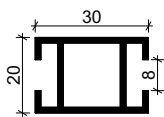

Measurements 32x32
Weight 0,99 kg/mb
Material: Aluminium Pa38

EXTRUSION PROFILE A-4960

Measurements: 24x58
Weight: 0,98 kg/rm
Material : Aluminium Pa38

EXTRUSION PROFILE A-4961

Measurements: 24x120
Weight: 1,77 kg/rm
Material: Aluminium Pa38

EXTRUSION PROFILE A-4858

Measurements :20x40
Weight: 0,58 kg/rm
Material: Aluminium Pa38

EXTRUSION PROFILES

EXTRUSION PROFILE A-6035

Measurments: 34x34
 Weight: 0,76 kg/rm
 Material : Aluminium Pa38

EXTRUSION PROFILE A-6036

Measurments: 30x30
 Weight: 0,55 kg/rm
 Material : Aluminium Pa38

EXTRUSION PROFILE A-6037

Measurments: 20x30
 Weight: 0,45 kg/rm
 Material: Aluminium Pa38

EXTRUSION PROFILE A-6038

Measurments: 20x64
 Weight: 0,85 kg/rm
 Material: Aluminium Pa38

EXTRUSION PROFILES

EXTRUSION PROFILE A-6128

Measurements: 20x20
 Weight: 0,43 kg/rm
 Material: Aluminium Pa38

EXTRUSION PROFILE A-6129

Measurements: 20x30
 Weight: 0,51 kg/rm
 Material: Aluminium Pa38

EXTRUSION PROFILE A-6130