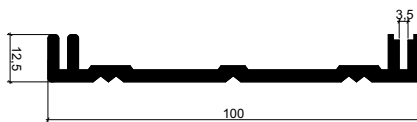

EXTRUSION PROFILE 'ELSTAR 50'

Measurments: 16x50
 Weight: 0,85 kg/rm
 Material : Aluminium Pa38

EXTRUSION PROFILES

EXTRUSION PROFILE 'ELSTAR 50 WITHA GROOVE'

Measurments: 16x50
 Weight: 0,80 kg/mb
 Material: Aluminium Pa38

EXTRUSION PROFILE

Measurment : 80x80
 Weight: 2,30 kg/mb
 Material: Aluminium Pa38

NOT AVAILABLE AT THE MOMENT

EXTRUSION PROFILE

Weigh 1,20 kg/mb
 Material: Aluminium Pa38

NOT AVAILABLE AT THE MOMENT

EXTRUSION PROFILE 'ELSTAR'

Measurments: 16x175
 Weight : 1,90 kg/rm
 Material : Aluminium Pa38

PROFILE

COFFER PROFILE EXTRUSION 73007

Measurments: 139x20,5
 Weight: 1,57 kg/rm
 Material : Aluminium Pa38

COFFER PROFILE EXTRUSION 73008