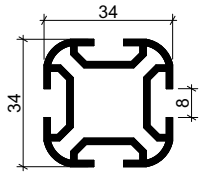

Measurements 32x32
Weight 0,99 kg/mb
Material: Aluminium Pa38

EXTRUSION PROFILE A-4960

Measurements: 24x58
Weight: 0,98 kg/rm
Material : Aluminium Pa38

EXTRUSION PROFILE A-4961

Measurements: 24x120
Weight: 1,77 kg/rm
Material: Aluminium Pa38

EXTRUSION PROFILE A-4858

Measurements :20x40
Weight: 0,58 kg/rm
Material: Aluminium Pa38

EXTRUSION PROFILES

EXTRUSION PROFILE A-6035

Measurments: 34x34
 Weight: 0,76 kg/rm
 Material : Aluminium Pa38

EXTRUSION PROFILE A-6036

Measurments: 30x30
 Weight: 0,55 kg/rm
 Material : Aluminium Pa38

EXTRUSION PROFILE A-6037

Measurments: 20x30
 Weight: 0,45 kg/rm
 Material: Aluminium Pa38

EXTRUSION PROFILE A-6038

Measurments: 20x64
 Weight: 0,85 kg/rm
 Material: Aluminium Pa38

EXTRUSION PROFILES

EXTRUSION PROFILE A-6128

Measurements: 20x20
 Weight: 0,43 kg/rm
 Material: Aluminium Pa38

EXTRUSION PROFILE A-6129

Measurements: 20x30
 Weight: 0,51 kg/rm
 Material: Aluminium Pa38

EXTRUSION PROFILE A-6130