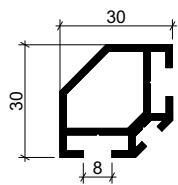

Measurments: 30x30
 Weight: 0,55 kg/rm
 Material : Aluminium Pa38

EXTRUSION PROFILE A-6037

Measurments: 20x30
 Weight: 0,45 kg/rm
 Material: Aluminium Pa38

EXTRUSION PROFILE A-6038

Measurments: 20x64
 Weight: 0,85 kg/rm
 Material: Aluminium Pa38

EXTRUSION PROFILES

EXTRUSION PROFILE A-6128

Measurements: 20x20
 Weight: 0,43 kg/rm
 Material: Aluminium Pa38

EXTRUSION PROFILE A-6129

Measurements: 20x30
 Weight: 0,51 kg/rm
 Material: Aluminium Pa38

EXTRUSION PROFILE A-6130

Measurements: 30x30
 Weight: 0,55 kg/rm
 Material : Aluminium Pa38

EXTRUSION PROFILE A-6131

Measurements: octagon \varnothing 48
 Weight: 0,49 kg/rm
 Material : Aluminium Pa38

EXTRUSION PROFILE

EXTRUSION PROFILE A-6132

Measuments: 20x30
 Weight: 0,49 kg/rm
 Material : Aluminium Pa38

EXTRUSION PROFILE A-6133

Measuments: 20x100
 Weight: 1,64 kg/rm
 Material : Aluminium Pa38

EXTRUSION PROFILE A-6134

Measuments: 20x(diamenten-80)
 Weight: 1,55 kg/mrm
 Material : Aluminium Pa38