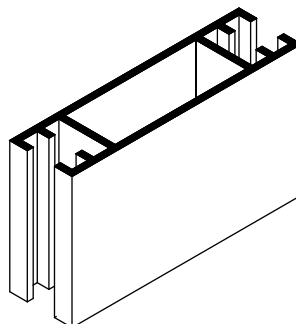

EXTRUSION PROFILES

EXTRUSION PROFILE A-6128

Measurements: 20x20
 Weight: 0,43 kg/rm
 Material: Aluminium Pa38

EXTRUSION PROFILE A-6129

Measurements: 20x30
 Weight: 0,51 kg/rm
 Material: Aluminium Pa38

EXTRUSION PROFILE A-6130

Measurements: 30x30
 Weight: 0,55 kg/rm
 Material : Aluminium Pa38

EXTRUSION PROFILE A-6131

Measurements: octagon \varnothing 48
 Weight: 0,49 kg/rm
 Material : Aluminium Pa38

EXTRUSION PROFILE

EXTRUSION PROFILE A-6132

Measuments: 20x30
 Weight: 0,49 kg/rm
 Material : Aluminium Pa38

EXTRUSION PROFILE A-6133

Measuments: 20x100
 Weight: 1,64 kg/rm
 Material : Aluminium Pa38

EXTRUSION PROFILE A-6134

Measuments: 20x(diamenten-80)
 Weight: 1,55 kg/mrm
 Material : Aluminium Pa38

EXTRUSION PROFILE A-8554

Measuments: 16x70
 Weight: 1,20 kg/rm
 Material: Aluminium Pa38

EXTRUSION PROFILES

EXTRUSION PROFILE 'ELSTAR 40'

Measurments: $\varnothing 40/\varnothing 14$
 Weight: 1,30 kg/rm
 Material : Aluminium Pa38