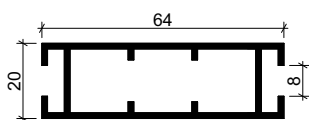

Measurements 32x32
Weight 0,99 kg/mb
Material: Aluminium Pa38

EXTRUSION PROFILE A-4960

Measurements: 24x58
Weight: 0,98 kg/rm
Material : Aluminium Pa38

EXTRUSION PROFILE A-4961

Measurements: 24x120
Weight: 1,77 kg/rm
Material: Aluminium Pa38

EXTRUSION PROFILE A-4858

Measurements :20x40
Weight: 0,58 kg/rm
Material: Aluminium Pa38

EXTRUSION PROFILES

EXTRUSION PROFILE A-6035

Measurments: 34x34
 Weight: 0,76 kg/rm
 Material : Aluminium Pa38

EXTRUSION PROFILE A-6036

Measurments: 30x30
 Weight: 0,55 kg/rm
 Material : Aluminium Pa38

EXTRUSION PROFILE A-6037

Measurments: 20x30
 Weight: 0,45 kg/rm
 Material: Aluminium Pa38

EXTRUSION PROFILE A-6038

Measurments: 20x64
 Weight: 0,85 kg/rm
 Material: Aluminium Pa38

EXTRUSION PROFILES

EXTRUSION PROFILE A-6128

Measurements: 20x20
 Weight: 0,43 kg/rm
 Material: Aluminium Pa38

EXTRUSION PROFILE A-6129

Measurements: 20x30
 Weight: 0,51 kg/rm
 Material: Aluminium Pa38

EXTRUSION PROFILE A-6130