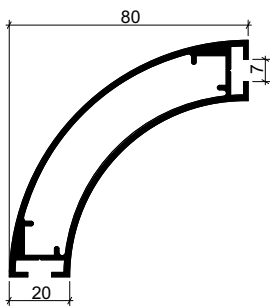

EXTRUSION PROFILES

EXTRUSION PROFILE A-6128

Measurements: 20x20
 Weight: 0,43 kg/rm
 Material: Aluminium Pa38

EXTRUSION PROFILE A-6129

Measurements: 20x30
 Weight: 0,51 kg/rm
 Material: Aluminium Pa38

EXTRUSION PROFILE A-6130

Measurements: 30x30
 Weight: 0,55 kg/rm
 Material : Aluminium Pa38

EXTRUSION PROFILE A-6131

Measurements: octagon \varnothing 48
 Weight: 0,49 kg/rm
 Material : Aluminium Pa38

EXTRUSION PROFILE

EXTRUSION PROFILE A-6132

Measuments: 20x30
 Weight: 0,49 kg/rm
 Material : Aluminium Pa38

EXTRUSION PROFILE A-6133

Measuments: 20x100
 Weight: 1,64 kg/rm
 Material : Aluminium Pa38

EXTRUSION PROFILE A-6134

Measuments: 20x(diamenten-80)
 Weight: 1,55 kg/mrm
 Material : Aluminium Pa38

EXTRUSION PROFILE A-8554

Measuments: 16x70
 Weight: 1,20 kg/rm
 Material: Aluminium Pa38

EXTRUSION PROFILES

EXTRUSION PROFILE 'ELSTAR 40'

Measurments: $\varnothing 40/\varnothing 14$
 Weight: 1,30 kg/rm
 Material : Aluminium Pa38