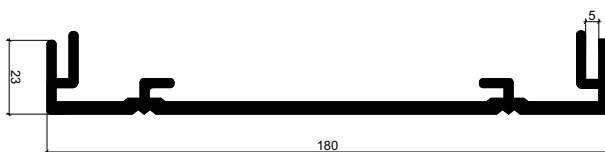

PROFILE

COFFER PROFILE EXTRUSION 73011

Measurments: 100x12,5
 Weight: 0,84 kg/rm
 Material: Aluminium Pa38

COFFER PROFILE EXTUSION 73012

Measurments: 160x18
 Weight: 1,50 kg/rm
 Material: Aluminium Pa38

COFFER EXTRUSION PROFILE 73013

Measurments: 180x23
 Weight: 1,79 kg/rm
 Material: Aluminium Pa38

COFFER EXTRUSION PROFILE 73015

Measurments: 180x23
 Weight: 1,80 kg/rm
 Materail : Aluminium Pa38