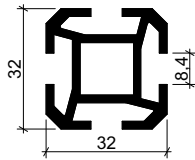

Measurements 32x32
Weight 0,99 kg/mb
Material: Aluminium Pa38

EXTRUSION PROFILE A-4960

Measurements: 24x58
Weight: 0,98 kg/rm
Material : Aluminium Pa38

EXTRUSION PROFILE A-4961

Measurements: 24x120
Weight: 1,77 kg/rm
Material: Aluminium Pa38

EXTRUSION PROFILE A-4858

Measurements :20x40
Weight: 0,58 kg/rm
Material: Aluminium Pa38

EXTRUSION PROFILES

EXTRUSION PROFILE A-6035

Measurments: 34x34
 Weight: 0,76 kg/rm
 Material : Aluminium Pa38

EXTRUSION PROFILE A-6036

Measurments: 30x30
 Weight: 0,55 kg/rm
 Material : Aluminium Pa38

EXTRUSION PROFILE A-6037

Measurments: 20x30
 Weight: 0,45 kg/rm
 Material: Aluminium Pa38

EXTRUSION PROFILE A-6038

Measurments: 20x64
 Weight: 0,85 kg/rm
 Material: Aluminium Pa38

Measurments: 180x23
 Weight: 1,79 kg/rm
 Material: Aluminium Pa38

COFFER EXTRUSION PROFILE 73015

Measurments: 180x23
 Weight: 1,80 kg/rm
 Materail : Aluminium Pa38