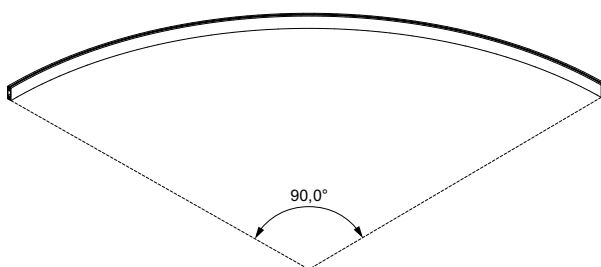

PROFILE

EXTRUSION PROFILE JOINT- 16/50

EXTRUSION PROFILE JOINT 16/50

With groove

EXTRUSION PROFILE JOINT16/175

ARCH

EXTRUSION PROFILES

EXTRUSION PROFILE A-4732

Measurements 32x32
Weight 0,99 kg/mb
Material: Aluminium Pa38

EXTRUSION PROFILE A-4960

Measurements: 24x58
Weight: 0,98 kg/rm
Material : Aluminium Pa38

EXTRUSION PROFILE A-4961

Measurements: 24x120
Weight: 1,77 kg/rm
Material: Aluminium Pa38

EXTRUSION PROFILE A-4858

Measurements :20x40
Weight: 0,58 kg/rm
Material: Aluminium Pa38

EXTRUSION PROFILES

EXTRUSION PROFILE A-6035

Measurments: 34x34
 Weight: 0,76 kg/rm
 Material : Aluminium Pa38

EXTRUSION PROFILE A-6036

Measurments: 180x23
 Weight: 1,79 kg/rm
 Material: Aluminium Pa38

COFFER EXTRUSION PROFILE 73015

Measurments: 180x23
 Weight: 1,80 kg/rm
 Materail : Aluminium Pa38