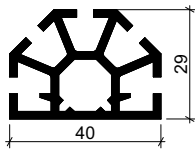

Measurements: 30x30
 Weight: 0,55 kg/rm
 Material : Aluminium Pa38

EXTRUSION PROFILE A-6131

Measurements: octagon \varnothing 48
 Weight: 0,49 kg/rm
 Material : Aluminium Pa38

EXTRUSION PROFILE

EXTRUSION PROFILE A-6132

Measuments: 20x30
 Weight: 0,49 kg/rm
 Material : Aluminium Pa38

EXTRUSION PROFILE A-6133

Measuments: 20x100
 Weight: 1,64 kg/rm
 Material : Aluminium Pa38

EXTRUSION PROFILE A-6134

Measuments: 20x(diamenten-80)
 Weight: 1,55 kg/mrm
 Material : Aluminium Pa38

EXTRUSION PROFILE A-8554

Measuments: 16x70
 Weight: 1,20 kg/rm
 Material: Aluminium Pa38

EXTRUSION PROFILES

EXTRUSION PROFILE 'ELSTAR 40'

Measurments: $\varnothing 40/\varnothing 14$
 Weight: 1,30 kg/rm
 Material : Aluminium Pa38

EXTRUSION PROFILE 'ELSTAR 40 1/2'

Measurments: $\frac{1}{2} \varnothing 40/\varnothing 14$
 Weight: 1,10 kg/rm
 Material : Aluminium Pa38

EXTRUSION PROFILE 'ELSTAR 45'

Measurments: $\varnothing 45$
 Wight: 2,80 kg/rm
 Material: Aluminium Pa38