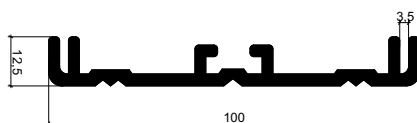

EXTRUSION PROFILE

Measurment : 80x80
 Weight: 2,30 kg/mb
 Material: Aluminium Pa38

NOT AVAILABLE AT THE MOMENT

EXTRUSION PROFILE

Weigh 1,20 kg/mb
 Material: Aluminium Pa38

NOT AVAILABLE AT THE MOMENT

EXTRUSION PROFILE 'ELSTAR'

Measurments: 16x175
 Weight : 1,90 kg/rm
 Material : Aluminium Pa38

PROFILE

COFFER PROFILE EXTRUSION 73007

Measurments: 139x20,5
 Weight: 1,57 kg/rm
 Material : Aluminium Pa38

COFFER PROFILE EXTRUSION 73008

Wymiary : 100x12,5
 Waga :0,76 kg/mb
 Materiał : Aluminium Pa38

COFFER PROFILE EXTRUSION 73009

Measurments: 80x8,2
 Weight: 0,62 kg/rm
 Material: Aluminium Pa38

COFFER PROFILE EXTRUSION 73010

Measurments: 139x20,5
 Weight:1,57 kg/rm
 Material: Aluminium Pa38