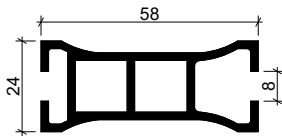

PROFILE

EXTRUSION PROFILE JOINT- 16/50

EXTRUSION PROFILE JOINT 16/50

With groove

EXTRUSION PROFILE JOINT16/175

ARCH

EXTRUSION PROFILES

EXTRUSION PROFILE A-4732

Measurements 32x32
Weight 0,99 kg/mb
Material: Aluminium Pa38

EXTRUSION PROFILE A-4960

Measurements: 24x58
Weight: 0,98 kg/rm
Material : Aluminium Pa38

EXTRUSION PROFILE A-4961

Measurements: 24x120
Weight: 1,77 kg/rm
Material: Aluminium Pa38

EXTRUSION PROFILE A-4858

Measurements :20x40
Weight: 0,58 kg/rm
Material: Aluminium Pa38

EXTRUSION PROFILES

EXTRUSION PROFILE A-6035

Measurments: 34x34
 Weight: 0,76 kg/rm
 Material : Aluminium Pa38

EXTRUSION PROFILE A-6036

Measurments: 30x30
 Weight: 0,55 kg/rm
 Material : Aluminium Pa38

EXTRUSION PROFILE A-6037

Measurments: 20x30
 Weight: 0,45 kg/rm
 Material: Aluminium Pa38

EXTRUSION PROFILE A-6038

Measurments: 20x64
 Weight: 0,85 kg/rm
 Material: Aluminium Pa38