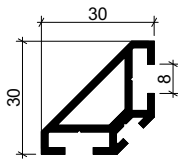

EXTRUSION PROFILE A-4858

Measurements :20x40
Weight: 0,58 kg/rm
Material: Aluminium Pa38

EXTRUSION PROFILES

EXTRUSION PROFILE A-6035

Measurments: 34x34
 Weight: 0,76 kg/rm
 Material : Aluminium Pa38

EXTRUSION PROFILE A-6036

Measurments: 30x30
 Weight: 0,55 kg/rm
 Material : Aluminium Pa38

EXTRUSION PROFILE A-6037

Measurments: 20x30
 Weight: 0,45 kg/rm
 Material: Aluminium Pa38

EXTRUSION PROFILE A-6038

Measurments: 20x64
 Weight: 0,85 kg/rm
 Material: Aluminium Pa38

EXTRUSION PROFILES

EXTRUSION PROFILE A-6128

Measurements: 20x20
 Weight: 0,43 kg/rm
 Material: Aluminium Pa38

EXTRUSION PROFILE A-6129

Measurements: 20x30
 Weight: 0,51 kg/rm
 Material: Aluminium Pa38

EXTRUSION PROFILE A-6130

Measurements: 30x30
 Weight: 0,55 kg/rm
 Material : Aluminium Pa38

EXTRUSION PROFILE A-6131

Measurements: octagon \varnothing 48
 Weight: 0,49 kg/rm
 Material : Aluminium Pa38

EXTRUSION PROFILE

EXTRUSION PROFILE A-6132