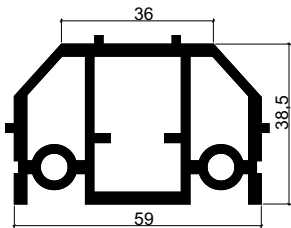

EXTRUSION PROFILE A-8554

Measuments: 16x70
 Weight: 1,20 kg/rm
 Material: Aluminium Pa38

EXTRUSION PROFILES

EXTRUSION PROFILE 'ELSTAR 40'

Measurments: $\varnothing 40/\varnothing 14$
 Weight: 1,30 kg/rm
 Material : Aluminium Pa38

EXTRUSION PROFILE 'ELSTAR 40 1/2'

Measurments: $\frac{1}{2} \varnothing 40/\varnothing 14$
 Weight: 1,10 kg/rm
 Material : Aluminium Pa38

EXTRUSION PROFILE 'ELSTAR 45'

Measurments: $\varnothing 45$
 Wight: 2,80 kg/rm
 Material: Aluminium Pa38

EXTRUSION PROFILE 'ELSTAR 50'

Measurments: 16x50
 Weight: 0,85 kg/rm
 Material : Aluminium Pa38

EXTRUSION PROFILES

EXTRUSION PROFILE 'ELSTAR 50 WITHA GROOVE'

Measurments: 16x50
 Weight: 0,80 kg/mb
 Material: Aluminium Pa38

EXTRUSION PROFILE

Measurment : 80x80
 Weight: 2,30 kg/mb
 Material: Aluminium Pa38

NOT AVAILABLE AT THE MOMENT

EXTRUSION PROFILE

Weigh 1,20 kg/mb
 Material: Aluminium Pa38

NOT AVAILABLE AT THE MOMENT

EXTRUSION PROFILE 'ELSTAR'