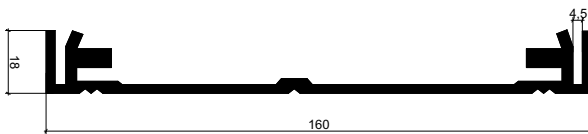

Measurments: 16x175
 Weight : 1,90 kg/rm
 Material : Aluminium Pa38

PROFILE

COFFER PROFILE EXTRUSION 73007

Measurments: 139x20,5
 Weight: 1,57 kg/rm
 Material : Aluminium Pa38

COFFER PROFILE EXTRUSION 73008

Wymiary : 100x12,5
 Waga :0,76 kg/mb
 Materiał : Aluminium Pa38

COFFER PROFILE EXTRUSION 73009

Measurments: 80x8,2
 Weight: 0,62 kg/rm
 Material: Aluminium Pa38

COFFER PROFILE EXTRUSION 73010

Measurments: 139x20,5
 Weight:1,57 kg/rm
 Material: Aluminium Pa38

PROFILE

COFFER PROFILE EXTRUSION 73011

Measurments: 100x12,5
 Weight: 0,84 kg/rm
 Material: Aluminium Pa38

COFFER PROFILE EXTUSION 73012

Measurments: 160x18
 Weight: 1,50 kg/rm
 Material: Aluminium Pa38

COFFER EXTRUSION PROFILE 73013