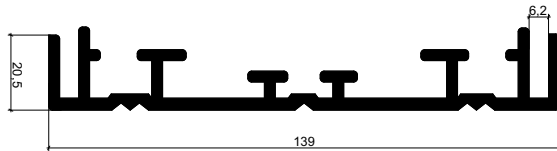

EXTRUSION PROFILE 'ELSTAR 50'

Measurments: 16x50
 Weight: 0,85 kg/rm
 Material : Aluminium Pa38

EXTRUSION PROFILES

EXTRUSION PROFILE 'ELSTAR 50 WITHA GROOVE'

Measurments: 16x50
 Weight: 0,80 kg/mb
 Material: Aluminium Pa38

EXTRUSION PROFILE

Measurment : 80x80
 Weight: 2,30 kg/mb
 Material: Aluminium Pa38

NOT AVAILABLE AT THE MOMENT

EXTRUSION PROFILE

Weigh 1,20 kg/mb
 Material: Aluminium Pa38

NOT AVAILABLE AT THE MOMENT

EXTRUSION PROFILE 'ELSTAR'

Measurments: 16x175
 Weight : 1,90 kg/rm
 Material : Aluminium Pa38

PROFILE

COFFER PROFILE EXTRUSION 73007

Measurments: 139x20,5
 Weight: 1,57 kg/rm
 Material : Aluminium Pa38

COFFER PROFILE EXTRUSION 73008