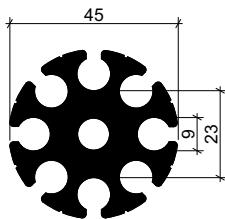

Measurements: 30x30
 Weight: 0,55 kg/rm
 Material : Aluminium Pa38

EXTRUSION PROFILE A-6131

Measurements: octagon \varnothing 48
 Weight: 0,49 kg/rm
 Material : Aluminium Pa38

EXTRUSION PROFILE

EXTRUSION PROFILE A-6132

Measuments: 20x30
 Weight: 0,49 kg/rm
 Material : Aluminium Pa38

EXTRUSION PROFILE A-6133

Measuments: 20x100
 Weight: 1,64 kg/rm
 Material : Aluminium Pa38

EXTRUSION PROFILE A-6134

Measuments: 20x(diamenten-80)
 Weight: 1,55 kg/mrm
 Material : Aluminium Pa38

EXTRUSION PROFILE A-8554

Measuments: 16x70
 Weight: 1,20 kg/rm
 Material: Aluminium Pa38

EXTRUSION PROFILES

EXTRUSION PROFILE 'ELSTAR 40'

Measurments: $\varnothing 40/\varnothing 14$
 Weight: 1,30 kg/rm
 Material : Aluminium Pa38

EXTRUSION PROFILE 'ELSTAR 40 1/2'

Measurments: $\frac{1}{2} \varnothing 40/\varnothing 14$
 Weight: 1,10 kg/rm
 Material : Aluminium Pa38

EXTRUSION PROFILE 'ELSTAR 45'

Measurments: $\varnothing 45$
 Wight: 2,80 kg/rm
 Material: Aluminium Pa38