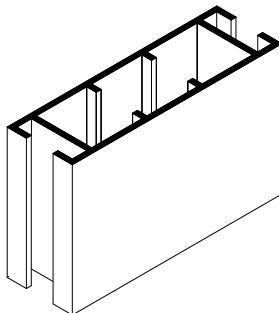

Measurements 32x32
Weight 0,99 kg/mb
Material: Aluminium Pa38

EXTRUSION PROFILE A-4960

Measurements: 24x58
Weight: 0,98 kg/rm
Material : Aluminium Pa38

EXTRUSION PROFILE A-4961

Measurements: 24x120
Weight: 1,77 kg/rm
Material: Aluminium Pa38

EXTRUSION PROFILE A-4858

Measurements :20x40
Weight: 0,58 kg/rm
Material: Aluminium Pa38

EXTRUSION PROFILES

EXTRUSION PROFILE A-6035

Measurments: 34x34
 Weight: 0,76 kg/rm
 Material : Aluminium Pa38

EXTRUSION PROFILE A-6036

Measurments: 30x30
 Weight: 0,55 kg/rm
 Material : Aluminium Pa38

EXTRUSION PROFILE A-6037

Measurments: 20x30
 Weight: 0,45 kg/rm
 Material: Aluminium Pa38

EXTRUSION PROFILE A-6038

Measurments: 20x64
 Weight: 0,85 kg/rm
 Material: Aluminium Pa38

EXTRUSION PROFILES

EXTRUSION PROFILE A-6128

Measurements: 20x20
 Weight: 0,43 kg/rm
 Material: Aluminium Pa38

EXTRUSION PROFILE A-6129

Measurements: 20x30
 Weight: 0,51 kg/rm
 Material: Aluminium Pa38

EXTRUSION PROFILE A-6130