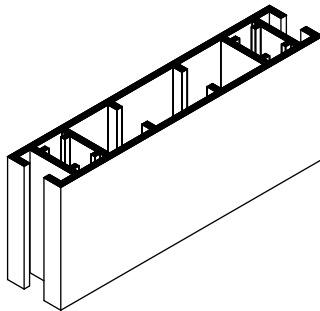

EXTRUSION PROFILES

EXTRUSION PROFILE A-6128

Measurements: 20x20
 Weight: 0,43 kg/rm
 Material: Aluminium Pa38

EXTRUSION PROFILE A-6129

Measurements: 20x30
 Weight: 0,51 kg/rm
 Material: Aluminium Pa38

EXTRUSION PROFILE A-6130

Measurements: 30x30
 Weight: 0,55 kg/rm
 Material : Aluminium Pa38

EXTRUSION PROFILE A-6131

Measurements: octagon \varnothing 48
 Weight: 0,49 kg/rm
 Material : Aluminium Pa38

EXTRUSION PROFILE

EXTRUSION PROFILE A-6132

Measuments: 20x30
 Weight: 0,49 kg/rm
 Material : Aluminium Pa38

EXTRUSION PROFILE A-6133

Measuments: 20x100
 Weight: 1,64 kg/rm
 Material : Aluminium Pa38

EXTRUSION PROFILE A-6134

Measuments: 20x(diamenten-80)
 Weight: 1,55 kg/mrm
 Material : Aluminium Pa38

EXTRUSION PROFILE A-8554

Measuments: 16x70
 Weight: 1,20 kg/rm
 Material: Aluminium Pa38

EXTRUSION PROFILES

EXTRUSION PROFILE 'ELSTAR 40'

Measurments: $\varnothing 40/\varnothing 14$
 Weight: 1,30 kg/rm
 Material : Aluminium Pa38