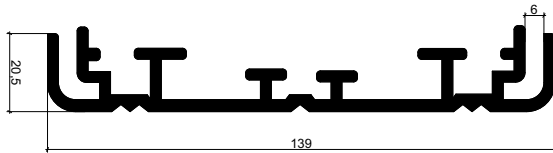

PROFILE

COFFER PROFILE EXTRUSION 73011

Measurments: 100x12,5
Weight: 0,84 kg/rm
Material: Aluminium Pa38