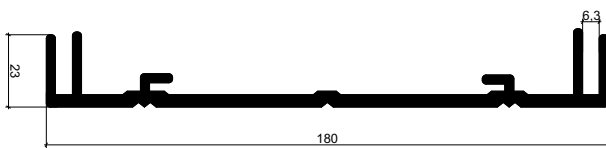

Wymiary : 100x12,5
 Waga :0,76 kg/mb
 Materiał : Aluminium Pa38

COFFER PROFILE EXTRUSION 73009

Measurments: 80x8,2
 Weight: 0,62 kg/rm
 Material: Aluminium Pa38

COFFER PROFILE EXTRUSION 73010

Measurments: 139x20,5
 Weight:1,57 kg/rm
 Material: Aluminium Pa38

PROFILE

COFFER PROFILE EXTRUSION 73011

Measurments: 100x12,5
 Weight: 0,84 kg/rm
 Material: Aluminium Pa38

COFFER PROFILE EXTUSION 73012

Measurments: 160x18
 Weight: 1,50 kg/rm
 Material: Aluminium Pa38

COFFER EXTRUSION PROFILE 73013

Measurments: 180x23
 Weight: 1,79 kg/rm
 Material: Aluminium Pa38

COFFER EXTRUSION PROFILE 73015

Measurments: 180x23
 Weight: 1,80 kg/rm
 Materail : Aluminium Pa38